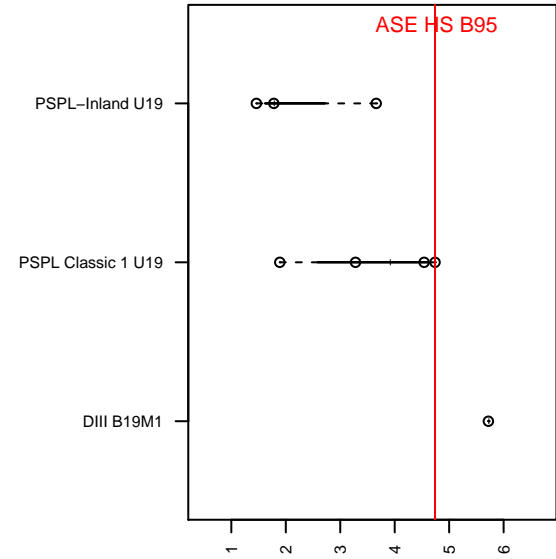

ASE HS B95

Academy of Soccer Excellence
Pasco, WA
B95 total strength=1546
attack=15.05 defense=11.67
fall league = PSPL Classic 1 U19

alt names used:
ASE BHS-Kincaid

Venues played:
2014 Xtreme Cup BU17
2014 PSPL Classic 1 U19

**attack and defense variance (black dot)
relative to other teams
and top 10 in region**

**attack and defense rating
relative to others at age
and all opponents in last 13 months**

Performance relative to 13 month average