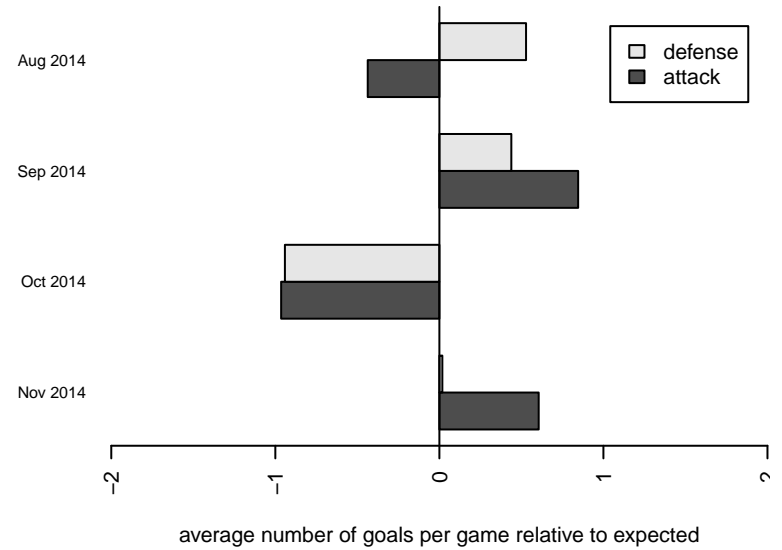

Performance relative to 13 month average