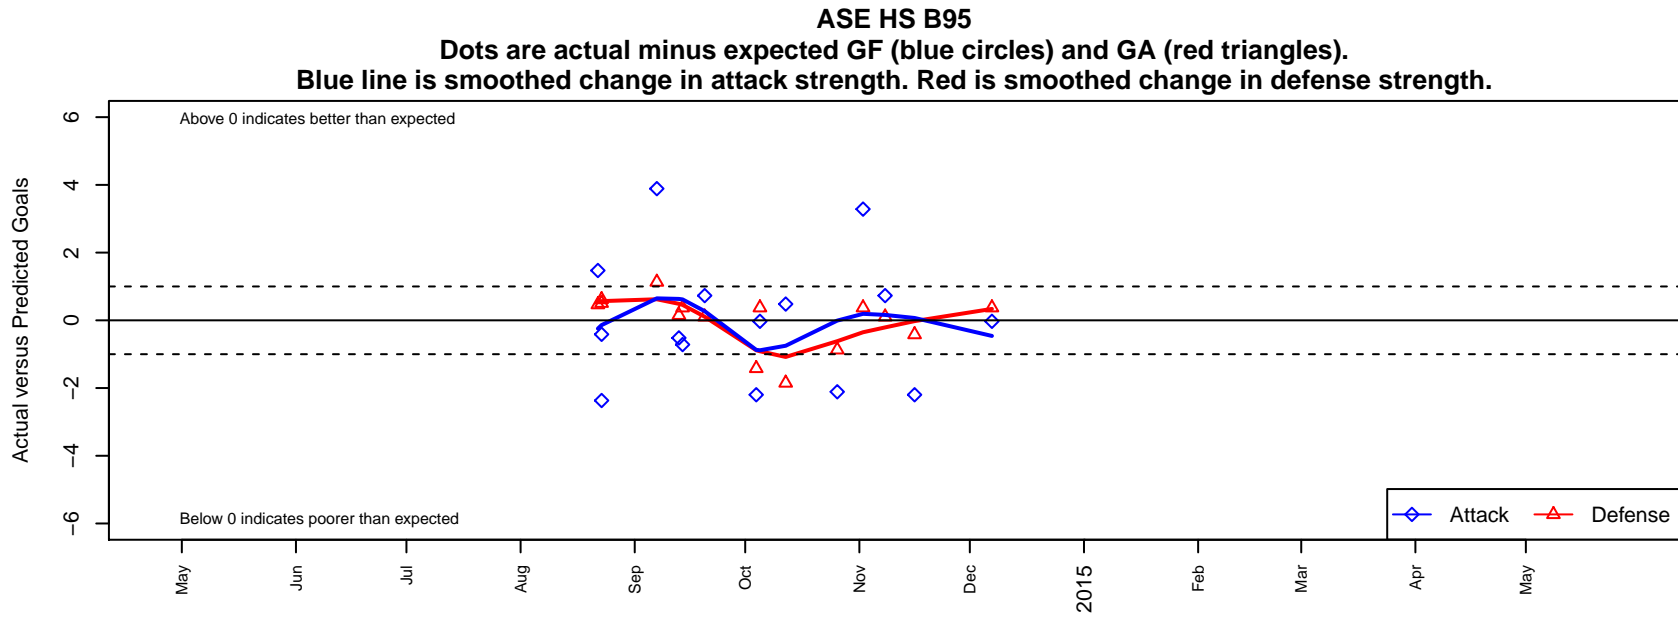

ASE HS B95

Academy of Soccer Excellence
Pasco, WA
B95 total strength=1546
attack=15.05 defense=11.67
fall league = PSPL Classic 1 U19

alt names used:
ASE BHS-Kincaid

Venues played:
2014 Xtreme Cup BU17
2014 PSPL Classic 1 U19

**attack and defense variance (black dot)
relative to other teams
and top 10 in region**

**attack and defense rating
relative to others at age
and all opponents in last 13 months**

Performance relative to 13 month average