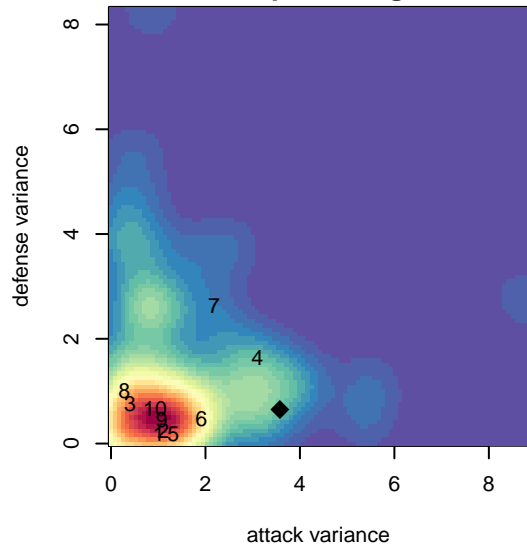

ASE HS B95

Academy of Soccer Excellence
Pasco, WA
B95 total strength=1546
attack=15.05 defense=11.67
fall league = PSPL Classic 1 U19

alt names used:
ASE BHS-Kincaid

Venues played:
2014 Xtreme Cup BU17
2014 PSPL Classic 1 U19

**attack and defense variance (black dot)
relative to other teams
and top 10 in region**

**attack and defense rating
relative to others at age
and all opponents in last 13 months**

Performance relative to 13 month average