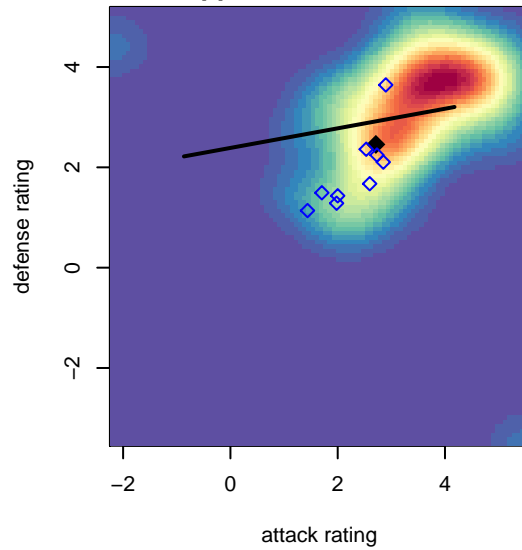

ASE HS B95

Academy of Soccer Excellence
Pasco, WA
B95 total strength=1546
attack=15.05 defense=11.67
fall league = PSPL Classic 1 U19

alt names used:
ASE BHS-Kincaid

Venues played:
2014 Xtreme Cup BU17
2014 PSPL Classic 1 U19

**attack and defense variance (black dot)
relative to other teams
and top 10 in region**

**attack and defense rating
relative to others at age
and all opponents in last 13 months**

Performance relative to 13 month average